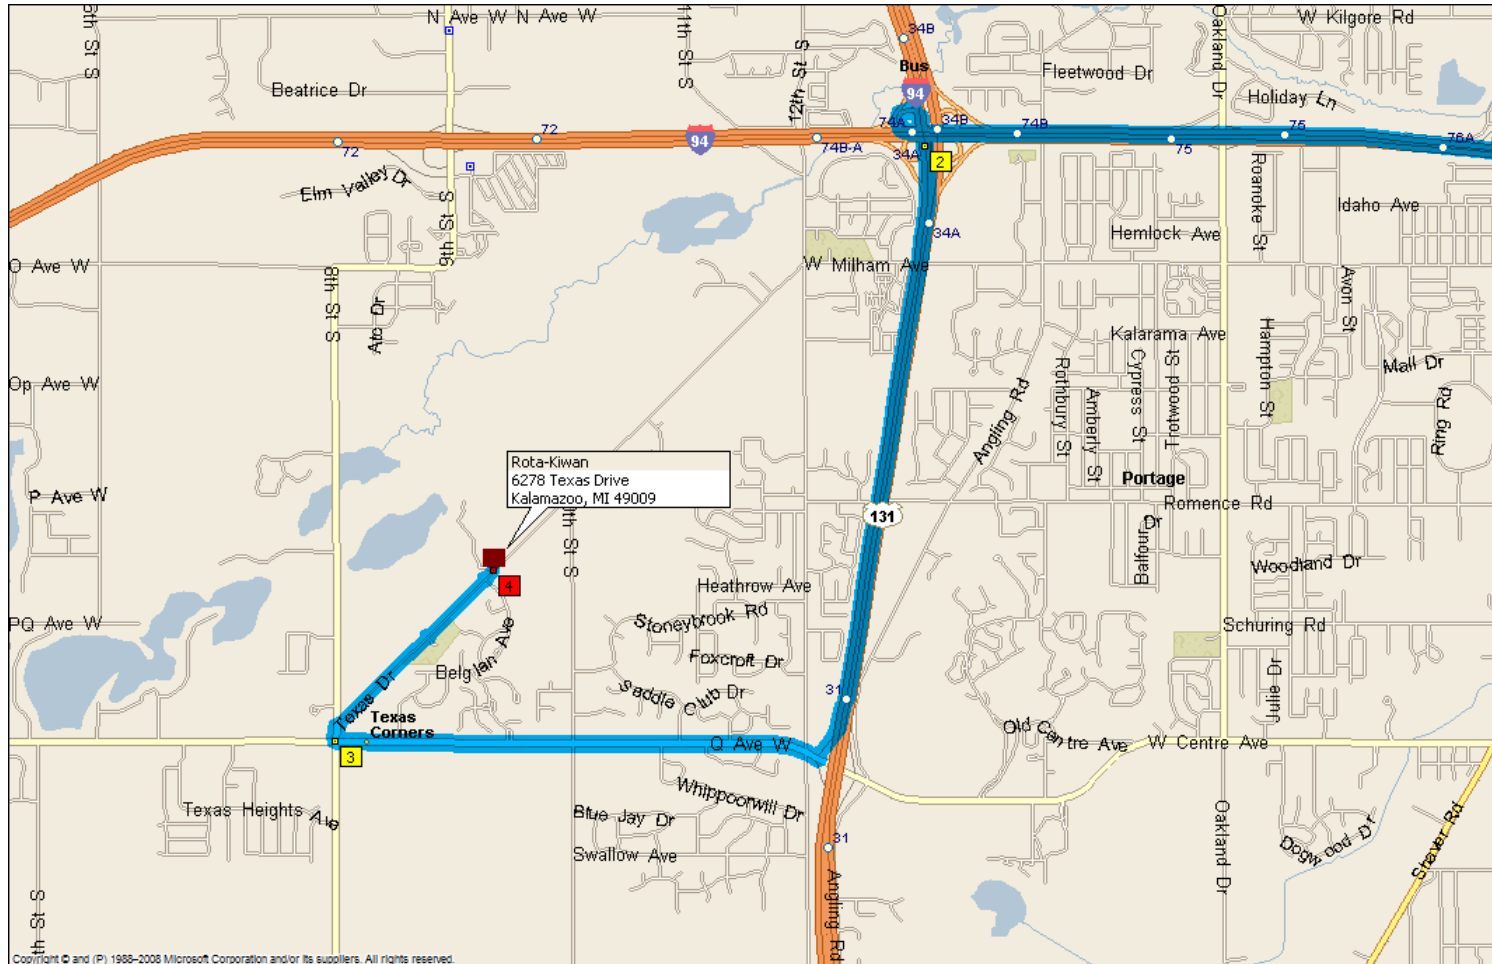

Map from Interstate 94 to Rota-Kiwan Scout Reservation from the East or West

Directions: Take I-94 to US-131 South. Take US-131 South to the 1st exit - Centre Street. Take Centre Street (Becomes Q Ave W) west to 8th Street. Turn right (north) on 8th Street for about 100 feet then turn right (northeast) on Texas Drive. You will see signs for Rota-Kiwan on your left.