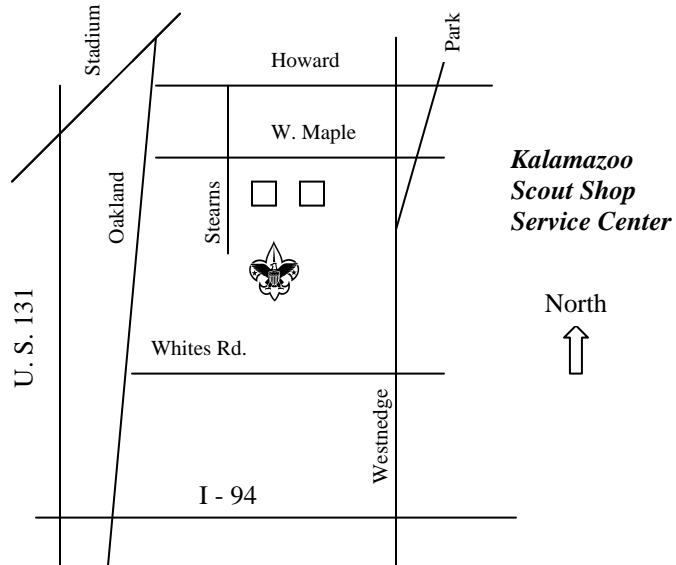

TIGER CUBS • CUB SCOUTING • BOY SCOUTING • VARSITY SCOUTING • VENTURING

2011 Southwest Michigan Council 2012

Visit our website: www.bsaswmc.org

SCOUT SHOP

Your Complete
One-Stop Scout Center

**Kalamazoo Scout Shop
& Service Center**
1035 West Maple St.
Kalamazoo, MI 49008
269-343-4687
800-272-7962

Hours:
Monday-Friday
9:00 a.m.–5:00 p.m.

October Only for
Saturday 9:00 To Noon

Calhoun County Scout Service Center
Promenade Square
1791 West Columbia Ave.
Battle Creek, MI 49015
269-962-8513

Hours: Monday–Friday 12:00 p.m.–6:00 p.m.