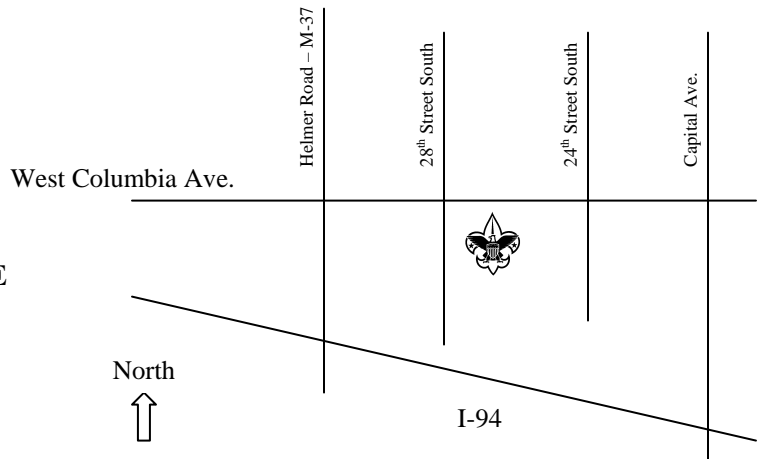

**UNIFORMS • INSIGNIA • LITERATURE
AWARDS • CRAFTS
CAMPING EQUIPMENT
GIFT CERTIFICATES
AND SERVICE CENTER**

Master Card • VISA
American Express • Discover